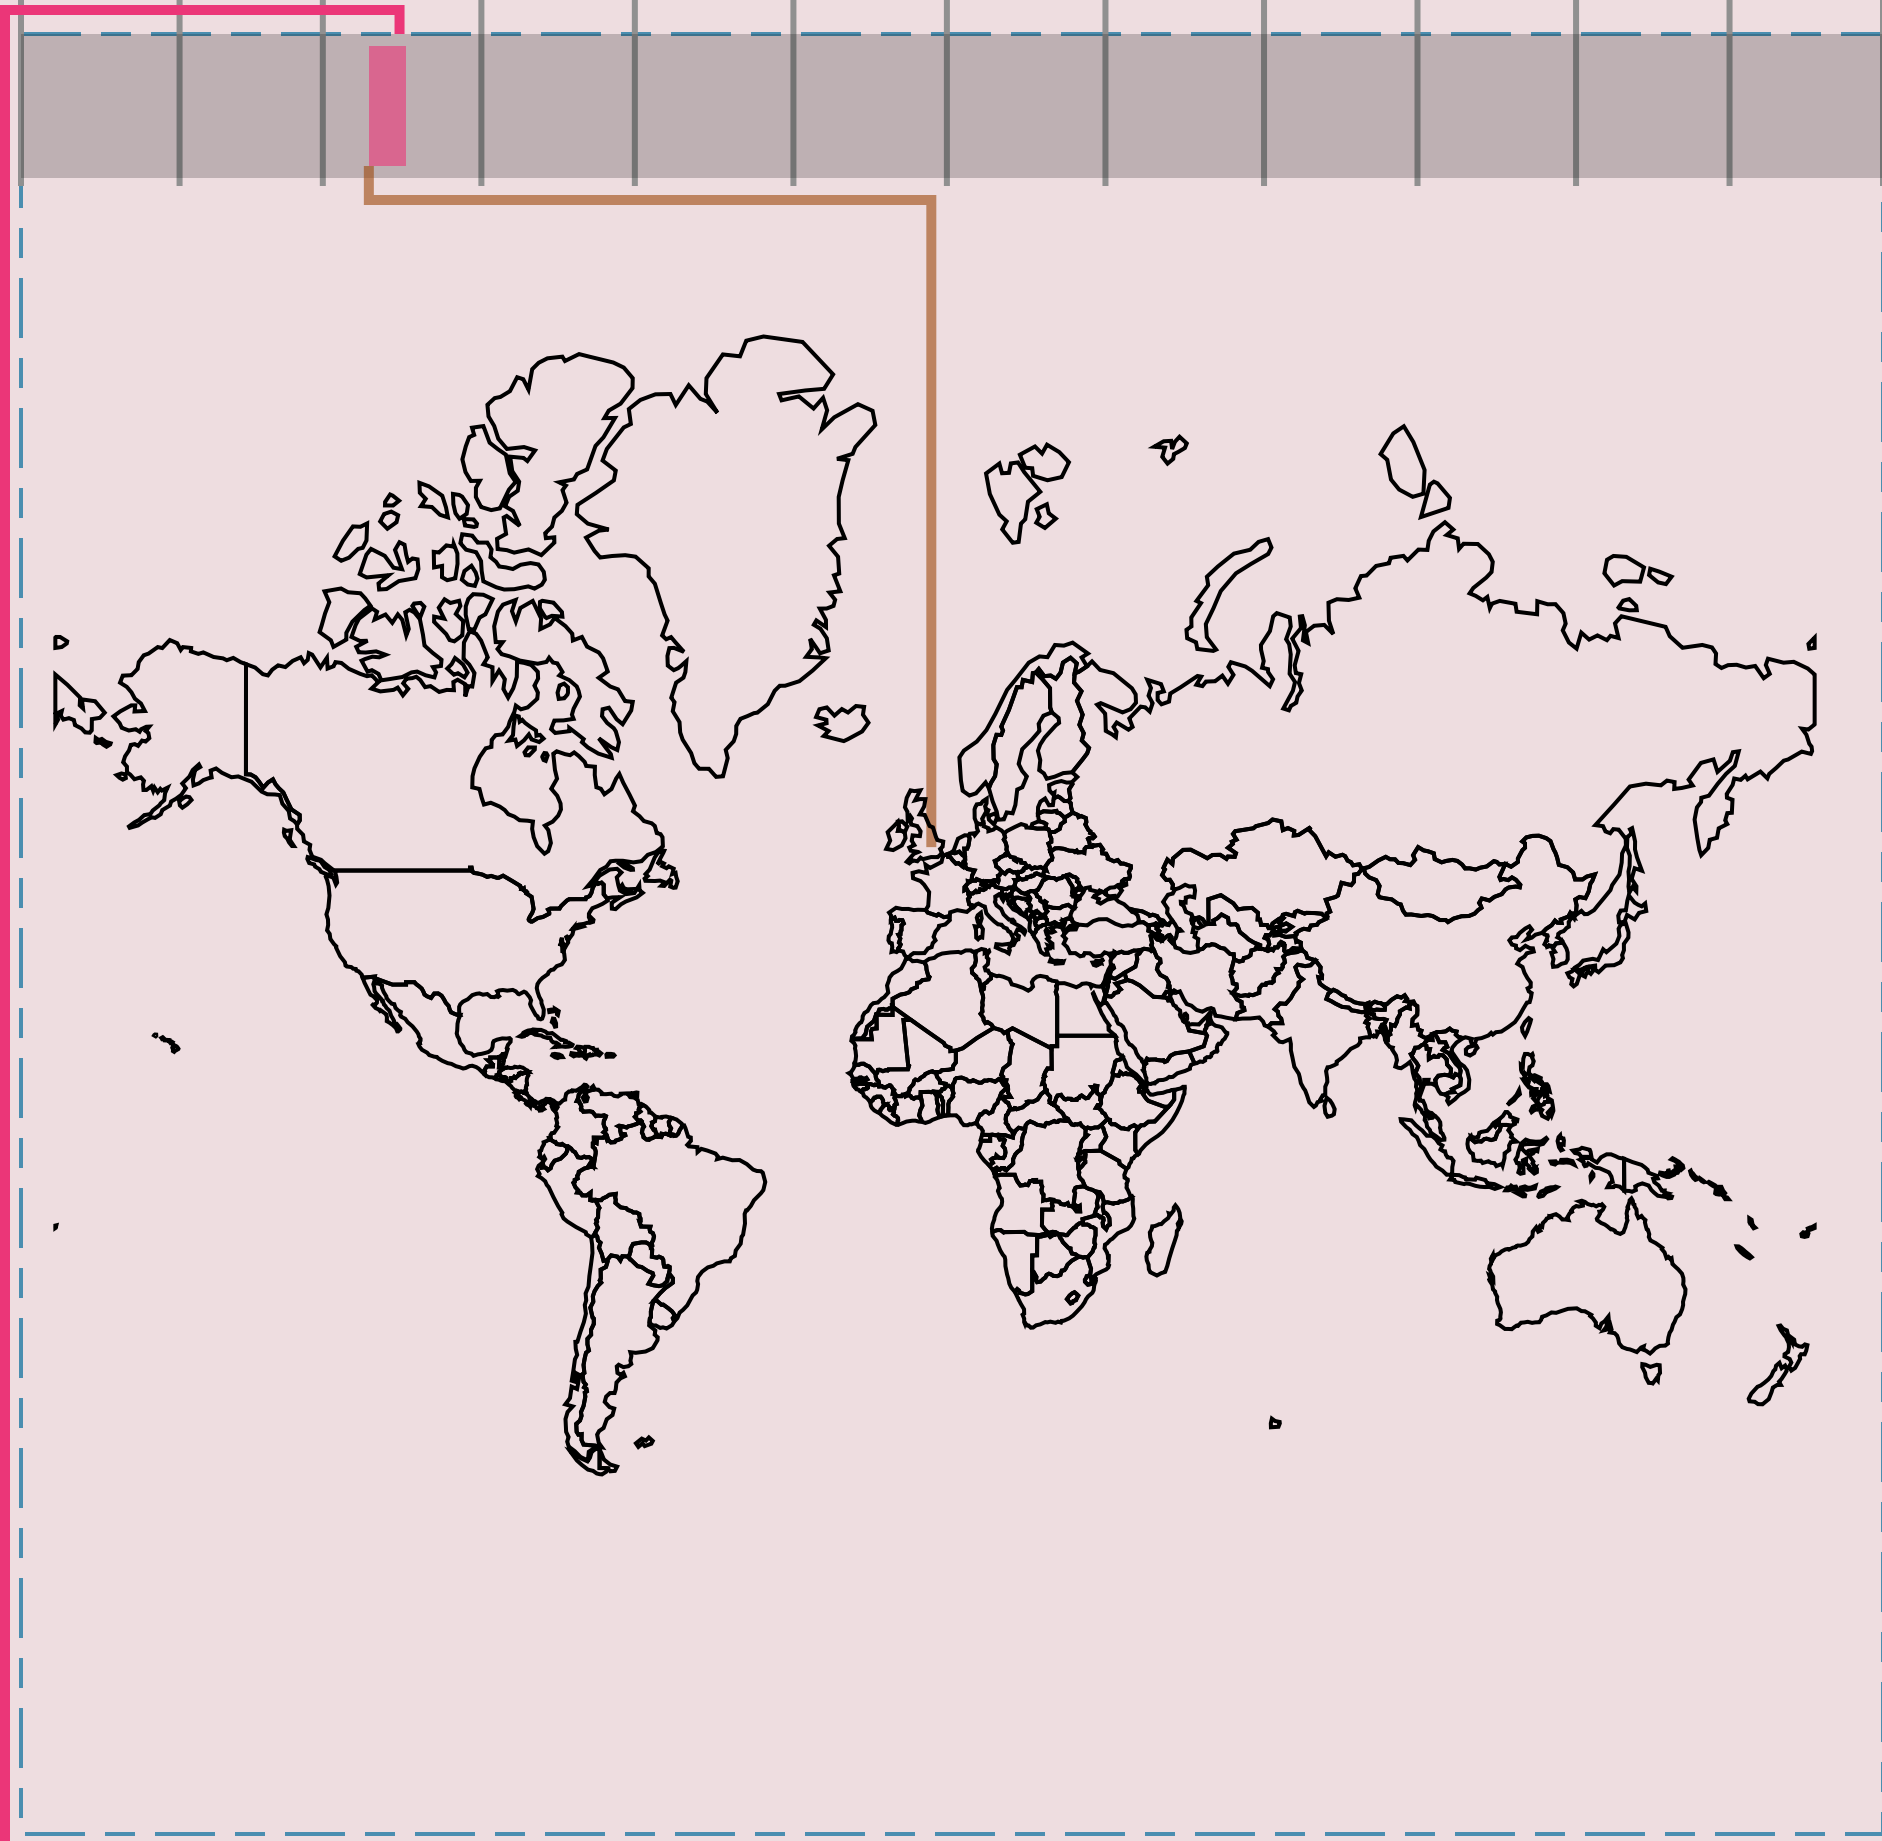

Enigma Week At the Knees - Marathon 2025

Click on website and map at bottom. For all events visit gbud.in/w7f

Months

J

F

M

A

M

J

J

A

S

O

N

D

Sports

Enigma Week At the Knees

Marathon

Milton Keynes, United Kingdom

Mon, 10 Mar to Sun, 16 Mar

<http://www.enigmarunning.co.uk/...>

Open Street Map

Google Map

<< Mar >>

Su	M	T	W	T	F	Sa
						1
2	3	4	5	6	7	8
9	10	11	12	13	14	15
16	17	18	19	20	21	22
23	24	25	26	27	28	29
30	31					

<https://gbud.in/w7f>